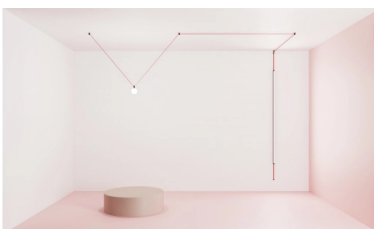

OPTONICA

Flexibles LED-Schiene (Farbbrücke) DIY- SET INKLUSIVE

Stamps

Technische Spezifikation

Katalognummer	15401
Brand	Optonica
Set's content	LED Spot Light, LED Linear Light, Fixed parts, Flexible Track, Driver, Driver box, End cap.
Gross weight	2,750 kg
Net weight	2,2177 kg
LED Spot Light	7W, 2pcs, DC48V, Beam angle: 36, CCT: 3000K
Fixture	925x23x42.8mm, Aluminum, 40W, Beam angle: 36, CCT: 3000K
Fixed parts	5pcs, Aluminum, Black
Flexible Track	5m, Black or Red
Driver	75W, 99x82x30mm
Driver box	120x100x50mm, Iron
Warranty	2 Years