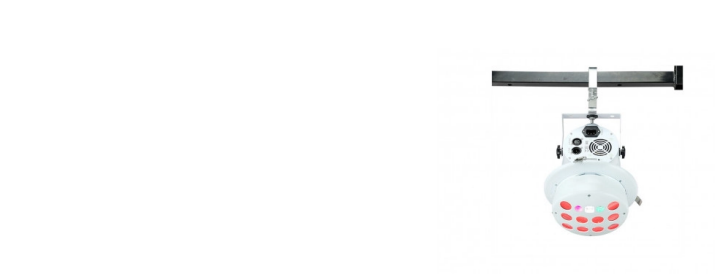

Technische Spezifikation

Katalognummer	66373
Brand	Optonica
Power	50W
EAN Code	3801057663739