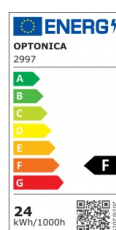

OPTONICA

LED Backlit Aufbau Mini Panel quadratisch

Leistung **Lichtfarbe**

- 24W

Neutralweiß

Stamps

Technische Spezifikation

Katalognummer	2997
Brand	Optonica
Product Code	DL24-B1
Power	24W
Energy Consumption	24 kWh/1000h
Input voltage	AC85-265V
Flux	1920 lm
FLUX per watt	80 lm/W
IP	20
Dimmable	No
Correlated Color Temperature	4500K
Light Color	Neutralweiß
EAN Code	3800156629974
Energy Efficiency Label	F
Beam angle	120°
On/Off Cycles	25 000x

Instant On	0.1s
Operating Frequency	50-60 Hz
Temperature	-20°C / +40°C
Ra ≥	80
Life span	25 000 Hours
Lumen maintenance at end of service life	70%
Size of product	280x280x29mm
Size of package	29.5x3.5x29.5cm
Size of Box	37.5x30.5x31cm
Items per pack	1
Items per box	10
Material	Aluminium
Gross weight	0,525 kg
Net weight	0,418 kg
Warranty	2 Years