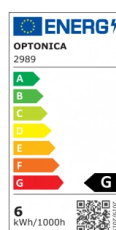

OPTONICA

LED Backlit Aufbau Mini Panel quadratisch

Leistung **Lichtfarbe**

- 6W

Warmweiß

Stamps

Technische Spezifikation

Katalognummer	2989
Brand	Optonica
Product Code	DL6-B1
Power	6W
Energy Consumption	6 kWh/1000h
Input voltage	AC85-265V
Flux	360 lm
FLUX per watt	60lm/W
IP	20
Dimmable	No
Correlated Color Temperature	2700K
Light Color	Warmweiß
EAN Code	3800156629899
Energy Efficiency Label	G
Beam angle	120°
On/Off Cycles	25 000x

Instant On	0.1s
Operating Frequency	50-60 Hz
Temperature	-20°C / +40°C
Ra ≥	80
Life span	25 000 Hours
Lumen maintenance at end of service life	70%
Size of product	120x120x32mm
Size of package	13.5x3.8x13.5cm
Size of Box	40.5x28x43cm
Items per pack	1
Items per box	40
Material	Aluminium
Gross weight	0,136 kg
Net weight	0,107 kg
Warranty	2 Years