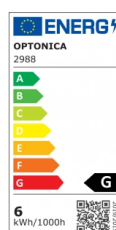

OPTONICA

LED Backlit Aufbau Mini Panel quadratisch

Leistung **Lichtfarbe**

- 6W

Neutralweiß

Stamps

Technische Spezifikation

Katalognummer	2988
Brand	Optonica
Product Code	DL6-B1
Power	6W
Energy Consumption	6 kWh/1000h
Input voltage	AC85-265V
Flux	360 lm
FLUX per watt	60lm/W
IP	20
Dimmable	No
Correlated Color Temperature	4500K
Light Color	Neutralweiß
EAN Code	3800156629882
Energy Efficiency Label	G
Beam angle	120°
On/Off Cycles	25 000x

Instant On	0.1s
Operating Frequency	50-60 Hz
Temperature	-20°C / +40°C
Ra ≥	80
Life span	25 000 Hours
Lumen maintenance at end of service life	70%
Size of product	120x120x32mm
Size of package	13.5x3.8x13.5cm
Size of Box	40.5x28x43cm
Items per pack	1
Items per box	40
Material	Aluminium
Gross weight	0,136 kg
Net weight	0,107 kg
Warranty	2 Years