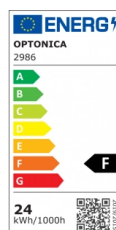

OPTONICA

LED Backlit Aufbau Mini Panel rund

Leistung **Lichtfarbe**

- 24W

Warmweiß

Stamps

Technische Spezifikation

Katalognummer	2986
Brand	Optonica
Product Code	DL24-B1
Power	24W
Energy Consumption	24 kWh/1000h
Input voltage	AC85-265V
Flux	1920 lm
FLUX per watt	80 lm/W
IP	20
Dimmable	No
Correlated Color Temperature	2700K
Light Color	Warmweiß
EAN Code	3800156629868
Energy Efficiency Label	F
Beam angle	120°
On/Off Cycles	25 000x

Instant On	0.1s
Operating Frequency	50-60 Hz
Temperature	-20°C / +40°C
Ra ≥	80
Life span	25 000 Hours
Lumen maintenance at end of service life	70%
Size of product	Φ280x29mm
Size of package	29.5x3.5x29.5cm
Size of Box	37.5x30.5x31cm
Items per pack	1
Items per box	10
Material	Aluminium
Gross weight	0,443 kg
Net weight	0,332 kg
Warranty	2 Years