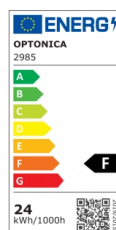

OPTONICA

LED Backlit Aufbau Mini Panel rund

Leistung **Lichtfarbe**

- 24W

Neutralweiß

Stamps

Technische Spezifikation

Katalognummer	2985
Brand	Optonica
Product Code	DL24-B1
Power	24W
Energy Consumption	24 kWh/1000h
Input voltage	AC85-265V
Flux	1920 lm
FLUX per watt	80 lm/W
IP	20
Dimmable	No
Correlated Color Temperature	4500K
Light Color	Neutralweiß
EAN Code	3800156629851
Energy Efficiency Label	F
Beam angle	120°
On/Off Cycles	25 000x

Instant On	0.1s
Operating Frequency	50-60 Hz
Temperature	-20°C / +40°C
Ra ≥	80
Life span	25 000 Hours
Lumen maintenance at end of service life	70%
Size of product	Φ280x29mm
Size of package	29.5x3.5x29.5cm
Size of Box	37.5x30.5x31cm
Items per pack	1
Items per box	10
Material	Aluminium
Gross weight	0,443 kg
Net weight	0,332 kg
Warranty	2 Years