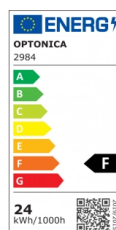

OPTONICA

LED Backlit Aufbau Mini Panel rund

Leistung **Lichtfarbe**

- 24W

Kaltweiß

Stamps

Technische Spezifikation

Katalognummer	2984
Brand	Optonica
Product Code	DL24-B1
Power	24W
Energy Consumption	24 kWh/1000h
Input voltage	AC: 175-260V
Flux	1920 lm
FLUX per watt	80 lm/W
IP	20
Dimmable	No
Correlated Color Temperature	6000K
Light Color	Kaltweiß
EAN Code	3800156629844
Energy Efficiency Label	F
Beam angle	120°
On/Off Cycles	25 000x

Instant On	0.1s
Operating Frequency	50-60 Hz
Temperature	-20°C / +40°C
Ra ≥	80
Life span	25 000 Hours
Lumen maintenance at end of service life	70%
Size of product	Φ280x29mm
Size of package	29.5x3.5x29.5cm
Size of Box	37.5x30.5x31cm
Items per pack	1
Items per box	10
Material	Aluminium
Gross weight	0,433 kg
Net weight	0,332 kg
Warranty	2 Years