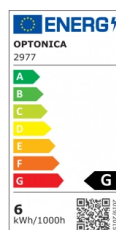

OPTONICA

LED Backlit Aufbau Mini Panel rund

Leistung **Lichtfarbe**

- 6W

Warmweiß

Stamps

Technische Spezifikation

Katalognummer	2977
Brand	Optonica
Product Code	DL6-B1
Power	6W
Energy Consumption	6 kWh/1000h
Input voltage	AC85-265V
Flux	360 lm
FLUX per watt	60lm/W
IP	20
Dimmable	No
Correlated Color Temperature	2700K
Light Color	Warmweiß
EAN Code	3800156629776
Energy Efficiency Label	G
Beam angle	120°
On/Off Cycles	25 000x

Instant On	0.1s
Operating Frequency	50-60 Hz
Temperature	-20°C / +40°C
Ra ≥	80
Life span	25 000 Hours
Lumen maintenance at end of service life	70%
Size of product	Φ120x32mm
Size of package	13.5x3.8x13.5cm
Size of Box	40.5x28x43cm
Items per pack	1
Items per box	40
Material	Aluminium
Gross weight	0,118 kg
Net weight	0,084 kg
Warranty	2 Years