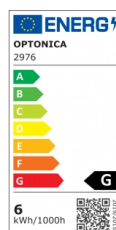

OPTONICA

LED Backlit Aufbau Mini Panel rund

Leistung **Lichtfarbe**

- 6W

Neutralweiß

Stamps

Technische Spezifikation

Katalognummer	2976
Brand	Optonica
Product Code	DL6-B1
Power	6W
Energy Consumption	6 kWh/1000h
Input voltage	AC85-265V
Flux	360 lm
FLUX per watt	60lm/W
IP	20
Dimmable	No
Correlated Color Temperature	4500K
Light Color	Neutralweiß
EAN Code	3800156629769
Energy Efficiency Label	G
Beam angle	120°
On/Off Cycles	25 000x

Instant On	0.1s
Operating Frequency	50-60 Hz
Temperature	-20°C / +40°C
Ra ≥	80
Life span	25 000 Hours
Lumen maintenance at end of service life	70%
Size of product	Φ120x32mm
Size of package	13.5x3.8x13.5cm
Size of Box	40.5x28x43cm
Items per pack	1
Items per box	40
Material	Aluminium
Gross weight	0,118 kg
Net weight	0,084 kg
Warranty	2 Years