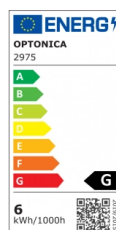

OPTONICA

LED Backlit Aufbau Mini Panel rund

Leistung **Lichtfarbe**

- 6W

Kaltweiß

Stamps

Technische Spezifikation

Katalognummer	2975
Brand	Optonica
Product Code	DL6-B1
Power	6W
Energy Consumption	6 kWh/1000h
Input voltage	AC85-265V
Flux	360 lm
FLUX per watt	60lm/W
IP	20
Dimmable	No
Correlated Color Temperature	6000K
Light Color	Kaltweiß
EAN Code	3800156629752
Energy Efficiency Label	G
Beam angle	120°
On/Off Cycles	25 000x

Instant On	0.1s
Operating Frequency	50-60 Hz
Temperature	-20°C / +40°C
Ra ≥	80
Life span	25 000 Hours
Lumen maintenance at end of service life	70%
Size of product	Φ120x32mm
Size of package	13.5x3.8x13.5cm
Size of Box	40.5x28x43cm
Items per pack	1
Items per box	40
Material	Aluminium
Gross weight	0,118 kg
Net weight	0,084 kg
Warranty	2 Years