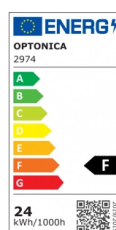

OPTONICA

LED Backlit Mini Panel Slim quadratisch

Leistung   **Lichtfarbe**

• 24W

Warmweiß

Stamps