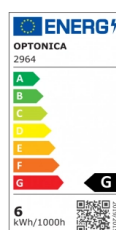

OPTONICA

LED Backlit Mini Panel Slim quadratisch

Leistung   **Lichtfarbe**

- 6W

Neutralweiß

Stamps