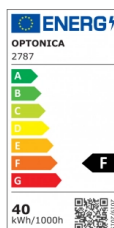

OPTONICA

LED Surface/Backlit Панел 120x30см

Мощност

- 40W

Цвят на

светлината

Неутрална
светлина

Stamps

Техническа Спецификация

Каталожен Номер	2787
Brand	Optonica
Product Code	DL40-A3
Power	40W
Energy Consumption	40 kWh/1000h
Input voltage	AC220-240V
Flux	3600 lm
FLUX per watt	90lm/W
IP	20
Dimmable	No
Correlated Color Temperature	4000K
Light Color	Неутрална светлина
EAN Code	3800156627871
Energy Efficiency Label	F
Beam angle	120°
On/Off Cycles	25 000x

Instant On	0.1s
Operating Frequency	50-60 Hz
Temperature	-20°C / +40°C
Ra ≥	80
Life span	25 000 Hours
Lumen maintenance at end of service life	70%
Size of product	1200x300mm
Size of Box	66.5x23.5x67.5cm
Items per pack	1
Items per box	10
Material	Aluminium
Gross weight	1,975 kg
Net weight	1,625 kg
Warranty	2 Years