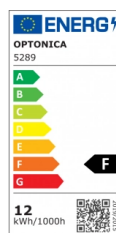

OPTONICA

LED- Magnetschienenleuchte M35 12W Weiß - Dimmbar

Leistung **Lichtfarbe**

• 12W

Warmweiß

Stamps

Technische Spezifikation

Katalognummer	5289
Brand	Optonica
Product Code	LN12-A4
Power	12W
Energy Consumption	12 kWh/1000h
Input voltage	DC48V
Flux	960lm
FLUX per watt	80 lm/W
IP	20
Dimmable	Yes
Correlated Color Temperature	3000K
Light Color	Warmweiß
EAN Code	3800156652897
Energy Efficiency Label	F
Beam angle	15°
On/Off Cycles	25 000x

Material	ALU+PC
Operating Frequency	50-60 Hz
Temperature	-20°C / +40°C
Ra ≥	80
Life span	25 000 Hours
Lumen maintenance at end of service life	70%
Size of product	φ65x130 mm
Size of package	215x150x65mm
Size of Box	470x345x450mm
Items per pack	1
Items per box	30
Certificate	IP20; CE & RoHS
Gross weight	0,443 kg
Net weight	0,3692 kg
Warranty	2 Years