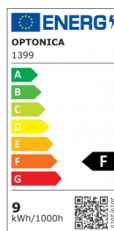

OPTONICA

LED-Glühbirne E27 - D

Leistung **Lichtfarbe**

• 9W

Warmweiß

Stamps

Technische Spezifikation

Katalognummer	1399
Brand	Optonica
Socket	E27
Power	9W
Energy Consumption	9 kWh/1000h
Input voltage	AC220-240V
Flux	550 lm
FLUX per watt	91lm/W
IP	20
Dimmable	No
Correlated Color Temperature	2700K
Light Color	Warmweiß
EAN Code	3800156613997
Energy Efficiency Label	F
Beam angle	240°
On/Off Cycles	25 000x

Instant On	0.1s
Operating Frequency	50-60 Hz
Temperature	-20°C / +40°C
Ra ≥	80
Life span	25 000 Hours
Body Color	White
Lumen maintenance at end of service life	70%
Items per pack	1
Items per box	100
Material	Plastic+ALU
Warranty	2 Years