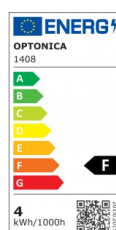

OPTONICA

LED-Birne E14 G45
3,5W 300LM 220-
240V

Leistung Lichtfarbe

• 3.5 W

Neutralweiß

Stamps

Technische Spezifikation

Katalognummer	1408
Brand	Optonica
Product Code	SP4-A5
Socket	E14
Power	3.5 W
Energy Consumption	3.5 kWh/1000h
Input voltage	AC175-265V
Flux	300lm
FLUX per watt	86lm/W
IP	20
Dimmable	No
Correlated Color Temperature	4500K
Light Color	Neutralweiß
EAN Code	3800156614086
Energy Efficiency Label	F
Beam angle	240°

Power Factor	0.5
Power LED	3.5 W
On/Off Cycles	25 000x
Instant On	0.1s
Operating Frequency	50-60 Hz
Temperature	-20°C / +40°C
Ra ≥	80
Life span	25 000 Hours
Lumen maintenance at end of service life	70%
Size of product	45x78 mm
Size of package	90x45x45 mm
Size of Box	485x250x195 mm
Items per pack	1
Items per box	100
Material	Plastic+ALU
Candela	34 cd
Gross weight	0,020 kg
Net weight	0,012 kg