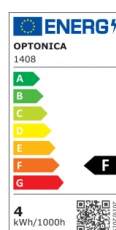

OPTONICA

LED-Birne E14 G45
3,5W 300LM 220-240V

Leistung **Lichtfarbe**

• 3.5 W

Neutralweiß

Stamps

Technische Spezifikation

Katalognummer	1408
Brand	Optonica
Product Code	SP4-A5
Socket	E14
Power	3.5 W
Energy Consumption	3.5 kWh/1000h
Input voltage	AC175-265V
Flux	300lm
FLUX per watt	86lm/W
IP	20
Dimmable	No
Correlated Color Temperature	4500K
Light Color	Neutralweiß
EAN Code	3800156614086
Energy Efficiency Label	F
Beam angle	240°

Power Factor	0.5
Power LED	3.5 W
On/Off Cycles	25 000x
Instant On	0.1s
Operating Frequency	50-60 Hz
Temperature	-20°C / +40°C
Ra ≥	80
Life span	25 000 Hours
Lumen maintenance at end of service life	70%
Size of product	45x78 mm
Size of package	90x45x45 mm
Size of Box	485x250x195 mm
Items per pack	1
Items per box	100
Material	Plastic+ALU
Candela	34 cd
Gross weight	0,020 kg
Net weight	0,012 kg