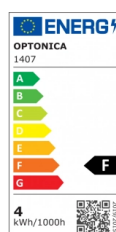

OPTONICA

LED-Birne E14 G45 3,5W 300LM 220- 240V

Leistung **Lichtfarbe**

• 3.5 W

Kaltweiß

Stamps

Technische Spezifikation

Katalognummer	1407
Brand	Optonica
Product Code	SP4-A5
Socket	E14
Power	3.5 W
Energy Consumption	3.5 kWh/1000h
Input voltage	AC175-265V
Flux	300lm
FLUX per watt	86lm/W
IP	20
Dimmable	No
Correlated Color Temperature	6000K
Light Color	Kaltweiß
EAN Code	3800156614079
Energy Efficiency Label	F
Beam angle	240°

Power Factor	0.5
Power LED	3.5 W
On/Off Cycles	25 000x
Instant On	0.1s
Operating Frequency	50-60 Hz
Temperature	-20°C / +40°C
Ra ≥	80
Life span	25 000 Hours
Lumen maintenance at end of service life	70%
Size of product	45x78 mm
Size of package	90x45x45 mm
Size of Box	485x250x195 mm
Items per pack	1
Items per box	100
Material	Plastic+ALU
Candela	34 cd
Gross weight	0,020 kg
Net weight	0,012 kg