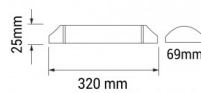

OPTONICA

LED Линеен Осветител IP20

Мощност

- 10W

**Цвят на
светлината**

Бяла светлина

Stamps

Техническа Спецификация

Каталожен Номер	6671
Brand	Optonica
Product Code	OT10-A2
Power	10W
Energy Consumption	10 kWh/1000h
Input voltage	AC220-240V
Flux	1150 lm
FLUX per watt	115 lm/W
IP	20
Dimmable	No
Correlated Color Temperature	6000K
Light Color	Бяла светлина
EAN Code	3800156666719
Energy Efficiency Label	D
Beam angle	120°
Power Factor	0.5

On/Off Cycles	25 000x
Instant On	100% - 0.1s
Material	ALU+PC
Operating Frequency	50-60 Hz
Temperature	-20°C / +40°C
Ra ≥	80
Life span	25 000 Hours
Color Code	860
Lumen maintenance at end of service life	70%
Size of product	300x70x20 mm
Size of package	300x70x20 mm
Items per pack	1
Items per box	40
Gross weight	0,160 kg
Net weight	0,119 kg
Warranty	2 Years