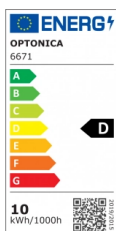

OPTONICA

LED Линеен Осветител IP20

Мощност

- 10W

**Цвят на
светлината**

Бяла светлина

Stamps

Техническа Спецификация

Каталожен Номер	6671
Brand	Optonica
Product Code	OT10-A2
Power	10W
Energy Consumption	10 kWh/1000h
Input voltage	AC220-240V
Flux	1150 lm
FLUX per watt	115 lm/W
IP	20
Dimmable	No
Correlated Color Temperature	6000K
Light Color	Бяла светлина
EAN Code	3800156666719
Energy Efficiency Label	D
Beam angle	120°
Power Factor	0.5

On/Off Cycles	25 000x
Instant On	100% - 0.1s
Material	ALU+PC
Operating Frequency	50-60 Hz
Temperature	-20°C / +40°C
Ra ≥	80
Life span	25 000 Hours
Color Code	860
Lumen maintenance at end of service life	70%
Size of product	300x70x20 mm
Size of package	300x70x20 mm
Items per pack	1
Items per box	40
Gross weight	0,160 kg
Net weight	0,119 kg
Warranty	2 Years