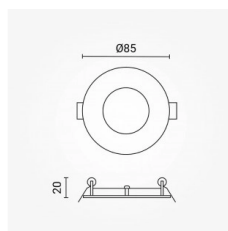

Техническа Спецификация

Каталожен Номер	2433
Brand	Optonica
Product Code	DL3-A4
Power	3W
Energy Consumption	3 kWh/1000h
Input voltage	AC 85-260V
Flux	150 lm
FLUX per watt	50lm/W
IP	20
Dimmable	No
Correlated Color Temperature	2800K
Light Color	Топла светлина
Wattage Equivalent	24W
EAN Code	3800156624337
Energy Efficiency Label	G
Beam angle	120°

Hole Size	Ø 70 mm
Power Factor	0.5
Power LED	3W
On/Off Cycles	25 000x
Instant On	0.2s
Material	Aluminium
Operating Frequency	50-60 Hz
Temperature	-20°C / +40°C
Ra ≥	80
Life span	25 000 Hours
Color Code	827
Lumen maintenance at end of service life	70%
Size of product	φ85x20 mm
Size of package	95x135x35 mm
Size of Box	370x200x285 mm
Items per pack	1
Items per box	40
Gross weight	0,100 kg