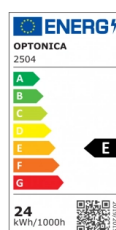

OPTONICA

LED-Deckenleuchte - Quadratisch CCT

Leistung

- 24W

Lichtfarbe

Farbwechsel
3000K-6000K

Stamps

Technische Spezifikation

Katalognummer	2504
Brand	Optonica
Product Code	DL24-B4
Power	24W
Energy Consumption	24 kWh/1000h
Input voltage	AC220-240V
Flux	2565 lm
FLUX per watt	107 lm/W
IP	54
Dimmable	No
Correlated Color Temperature	3000K-6000K
Light Color	Farbwechsel 3000K-6000K
EAN Code	3800156625044
Energy Efficiency Label	E
Beam angle	120°
On/Off Cycles	25 000x

Instant On	0.1s
Operating Frequency	50-60 Hz
Temperature	-20°C / +40°C
Ra ≥	80
Life span	25 000 Hours
Lumen maintenance at end of service life	70%
Size of product	280x280x51 mm
Size of package	284x58x285 mm
Size of Box	615x300x310 mm
Items per pack	1
Items per box	10
Gross weight	1,114 kg
Net weight	0,990 kg
Warranty	2 Years