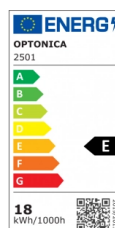

OPTONICA

LED-Deckenleuchte - Rund CCT

Leistung

- 18W

Lichtfarbe

Farbwechsel
3000K-6000K

Stamps

Technische Spezifikation

Katalognummer	2501
Brand	Optonica
Product Code	DL18-B4
Power	18W
Energy Consumption	18 kWh/1000h
Input voltage	AC220-240V
Flux	1880 lm
FLUX per watt	104 lm/W
IP	54
Dimmable	No
Correlated Color Temperature	3000K-6000K
Light Color	Farbwechsel 3000K-6000K
EAN Code	3800156625013
Energy Efficiency Label	E
Beam angle	120°
On/Off Cycles	25 000x

Instant On	0.1s
Operating Frequency	50-60 Hz
Temperature	-20°C / +40°C
Ra ≥	80
Life span	25 000 Hours
Lumen maintenance at end of service life	70%
Size of product	Φ220x51 mm
Size of package	225x58x225 mm
Size of Box	615x470x250 mm
Items per pack	1
Items per box	20
Gross weight	0,607 kg
Net weight	0,516 kg
Warranty	2 Years