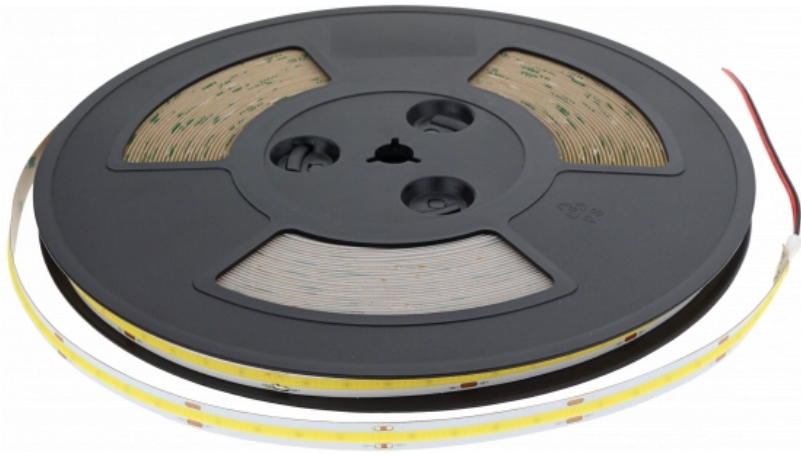

OPTONICA

LED COB Streifen 48V 6W - 25m Rolle

Lichtfarbe

Kaltweiß

Stamps

Technische Spezifikation

Katalognummer	4934
Brand	Optonica
Product Code	ST48-A1
Input voltage	DC48V
Flux	630 lm
FLUX per watt	105
IP	20
Dimmable	Yes
Correlated Color Temperature	6000K
Light Color	Kaltweiß
EAN Code	3800156649347
Energy Efficiency Label	E
Beam angle	120°
On/Off Cycles	25 000x
Instant On	0.1s
Temperature	-20°C / +40°C

Ra ≥	80
LED Type	COB
LEDs/m	504
Lumen maintenance at end of service life	70%
Size of product	10x25000mm
Material	Flex PCB
Gross weight	0,511 kg
Net weight	0,014 kg
Warranty	2 Years