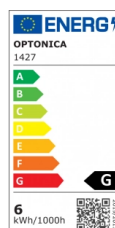

OPTONICA

LED-Kerze E14 C37

Leistung Lichtfarbe

• 5.5 W

Warmweiß

Stamps

Technische Spezifikation

Katalognummer	1427
Brand	Optonica
Product Code	SP6-A8
Socket	E14
Power	5.5 W
Energy Consumption	5.5 kWh/1000h
Input voltage	AC220-240V
Flux	450 lm
FLUX per watt	82lm/W
IP	20
Dimmable	No
Correlated Color Temperature	2700K
Light Color	Warmweiß
EAN Code	3800156614277
Energy Efficiency Label	G
Beam angle	180°
Power Factor	0.5
On/Off Cycles	25 000x

Instant On	0.2s
Material	ALU+PC
Operating Frequency	50-60 Hz
Temperature	-20°C / +40°C
Ra ≥	80
Life span	25 000 Hours
Lumen maintenance at end of service life	70%
Size of product	37x100 mm
Size of package	110x40x40 mm
Size of Box	405x210x235 mm
Items per pack	1
Items per box	100
Gross weight	0,021 kg
Net weight	0,015 kg
Warranty	2 Years