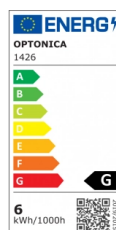

OPTONICA

LED-Kerze E14 C37

Leistung **Lichtfarbe**

• 5.5 W

Neutralweiß

Stamps

Technische Spezifikation

Katalognummer	1426
Brand	Optonica
Product Code	SP6-A8
Socket	E14
Power	5.5 W
Energy Consumption	5.5 kWh/1000h
Input voltage	AC220-240V
Flux	450 lm
FLUX per watt	82lm/W
IP	20
Dimmable	No
Correlated Color Temperature	4000K
Light Color	Neutralweiß
EAN Code	3800156614260
Energy Efficiency Label	G
Beam angle	180°
Power Factor	0.5
On/Off Cycles	25 000x

Instant On	0.2s
Material	ALU+PC
Operating Frequency	50-60 Hz
Temperature	-20°C / +40°C
Ra ≥	80
Life span	25 000 Hours
Lumen maintenance at end of service life	70%
Size of product	37x100 mm
Size of package	110x40x40 mm
Size of Box	405x210x235 mm
Items per pack	1
Items per box	100
Gross weight	0,021 kg
Net weight	0,015 kg
Warranty	2 Years