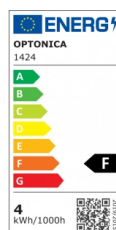

OPTONICA

LED-Kerze E14 C37

Leistung **Lichtfarbe**

• 3.7 W

Warmweiß

Stamps

Technische Spezifikation

Katalognummer	1424
Brand	Optonica
Product Code	SP4-A5
Socket	E14
Power	3.7 W
Energy Consumption	3.7 kWh/1000h
Input voltage	AC220-240V
Flux	320 lm
FLUX per watt	86lm/W
IP	20
Dimmable	No
Correlated Color Temperature	2700K
Light Color	Warmweiß
EAN Code	3800156614246
Energy Efficiency Label	F
Beam angle	180°
Power Factor	0.5
On/Off Cycles	25 000x

Instant On	0.2s
Material	ALU+PC
Operating Frequency	50-60 Hz
Temperature	-20°C / +40°C
Ra ≥	80
Life span	25 000 Hours
Lumen maintenance at end of service life	70%
Size of product	37x100 mm
Size of package	110x40x40 mm
Size of Box	405x210x235 mm
Items per pack	1
Items per box	100
Gross weight	0,021 kg
Net weight	0,015 kg
Warranty	2 Years