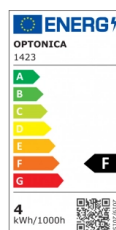

OPTONICA

LED-Kerze E14 C37

Leistung **Lichtfarbe**

• 3.7 W

Neutralweiß

Stamps

Technische Spezifikation

Katalognummer	1423
Brand	Optonica
Product Code	SP4-A5
Socket	E14
Power	3.7 W
Energy Consumption	3.7 kWh/1000h
Input voltage	AC220-240V
Flux	320 lm
FLUX per watt	86lm/W
IP	20
Dimmable	No
Correlated Color Temperature	4000K
Light Color	Neutralweiß
EAN Code	3800156614239
Energy Efficiency Label	F
Beam angle	180°
Power Factor	0.5
On/Off Cycles	25 000x

Instant On	0.2s
Material	ALU+PC
Operating Frequency	50-60 Hz
Temperature	-20°C / +40°C
Ra ≥	80
Life span	25 000 Hours
Lumen maintenance at end of service life	70%
Size of product	37x100 mm
Size of package	110x40x40 mm
Size of Box	405x210x235 mm
Items per pack	1
Items per box	100
Gross weight	0,021 kg
Net weight	0,015 kg
Warranty	2 Years