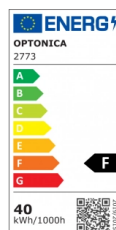

OPTONICA

LED- Hintergrundbeleuchtete Panel 6060 40W

Leistung **Lichtfarbe**

• 40W

Neutralweiß

Stamps

Technische Spezifikation

Katalognummer	2773
Brand	Optonica
Product Code	DL40-A3
Power	40W
Energy Consumption	40 kWh/1000h
Input voltage	AC220-240V
Flux	3400 lm
FLUX per watt	85m/W
IP	20
Correlated Color Temperature	4000K
Light Color	Neutralweiß
EAN Code	3800156627734
Energy Efficiency Label	F
Beam angle	120°
On/Off Cycles	100 000x
Instant On	0.1s
Material	PC+Glass
Temperature	-20°C / +40°C

Ra ≥	80
Life span	25 000 Hours
Lumen maintenance at end of service life	70%
Size of product	595x595x34 mm
Frequency	50/60Hz
Gross weight	1,200 kg
Net weight	1,180 kg
Warranty	2 Years