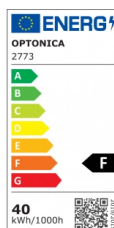

OPTONICA

LED Backlit Панел 60x60 40W

Мощност

- 40W

Цвят на

светлината

Неутрална
светлина

Stamps

Техническа Спецификация

Каталожен Номер	2773
Brand	Optonica
Product Code	DL40-A3
Power	40W
Energy Consumption	40 kWh/1000h
Input voltage	AC220-240V
Flux	3400 lm
FLUX per watt	85lm/W
IP	20
Correlated Color Temperature	4000K
Light Color	Неутрална светлина
EAN Code	3800156627734
Energy Efficiency Label	F
Beam angle	120°
On/Off Cycles	100 000x
Instant On	0.1s

Material	PC+Glass
Temperature	-20°C / +40°C
Ra ≥	80
Life span	25 000 Hours
Lumen maintenance at end of service life	70%
Size of product	595x595x34 mm
Frequency	50/60Hz
Gross weight	1,200 kg
Net weight	1,180 kg
Warranty	2 Years