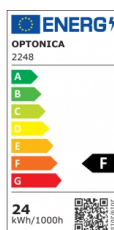

OPTONICA

LED- Oberflächenpanel rund

Leistung **Lichtfarbe**

- 24W

Kaltweiß

Stamps

Technische Spezifikation

Katalognummer	2248
Brand	Optonica
Product Code	DL24-A1
Power	24W
Energy Consumption	24 kWh/1000h
Input voltage	AC180-260V
Flux	1920 lm
FLUX per watt	80lm/W
IP	20
Dimmable	No
Correlated Color Temperature	6000K
Light Color	Kaltweiß
Wattage Equivalent	192W
EAN Code	3800156622487
Energy Efficiency Label	F
Beam angle	120°

Power Factor	0.5
Power LED	24W
On/Off Cycles	25 000x
Instant On	0.2s
Material	Aluminium
Operating Frequency	50-60 Hz
Temperature	-20°C / +40°C
Ra ≥	80
Life span	25 000 Hours
Color Code	860
Lumen maintenance at end of service life	70%
Size of product	Φ300x31 mm
Size of package	310x305x41 mm
Size of Box	420x320x320
Items per pack	1
Items per box	10
Gross weight	0,690 kg
Net weight	0,590 kg