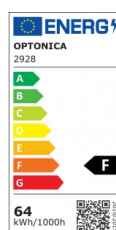

OPTONICA

LED-Deckenleuchte Weißes Gehäuse - Quadratisch

Leistung **Lichtfarbe**

• 64W

Warmweiß

Stamps

Technische Spezifikation

Katalognummer	2928
Brand	Optonica
Product Code	PD64-A2
Power	64W
Energy Consumption	64 kWh/1000h
Input voltage	AC: 175-260V
Flux	4800 lm
FLUX per watt	75lm/W
IP	20
Dimmable	No
Correlated Color Temperature	3000K
Light Color	Warmweiß
Wattage Equivalent	270W
EAN Code	3800156629288
Energy Efficiency Label	F
Beam angle	120°

Power Factor	0.9
On/Off Cycles	25 000x
Instant On	0.1s
Material	Plastic
Operating Frequency	50-60 Hz
Temperature	-20°C / +40°C
Ra ≥	80
Life span	25 000 Hours
Color Code	830
Body Color	White
LED Type	5630 SMD
Lumen maintenance at end of service life	70%
Size of product	600x600 mm
Size of package	650x60x650 mm
Size of Box	660x380x665 mm
Items per pack	1
Items per box	6
Gross weight	3,512 kg