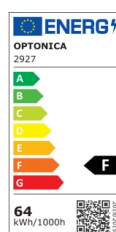

OPTONICA

LED-Deckenleuchte Weißes Gehäuse - Quadratisch

Leistung **Lichtfarbe**

- 64W

Neutralweiß

Stamps

Technische Spezifikation

Katalognummer	2927
Brand	Optonica
Product Code	PD64-A2
Power	64W
Energy Consumption	64 kWh/1000h
Input voltage	AC: 175-260V
Flux	4800 lm
FLUX per watt	75lm/W
IP	20
Dimmable	No
Correlated Color Temperature	4500K
Light Color	Neutralweiß
Wattage Equivalent	270W
EAN Code	3800156629271
Energy Efficiency Label	F
Beam angle	120°

Power Factor	0.9
On/Off Cycles	25 000x
Instant On	0.1s
Material	Plastic
Operating Frequency	50-60 Hz
Temperature	-20°C / +40°C
Ra ≥	80
Life span	25 000 Hours
Color Code	845
Body Color	White
LED Type	5630 SMD
Lumen maintenance at end of service life	70%
Size of product	600x600 mm
Size of package	650x60x650 mm
Size of Box	660x380x665 mm
Items per pack	1
Items per box	6
Gross weight	3,512 kg