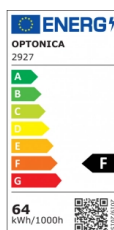

OPTONICA

LED-Deckenleuchte Weißes Gehäuse - Quadratisch

Leistung **Lichtfarbe**

- 64W

Neutralweiß

Stamps

Technische Spezifikation

Katalognummer	2927
Brand	Optonica
Product Code	PD64-A2
Power	64W
Energy Consumption	64 kWh/1000h
Input voltage	AC: 175-260V
Flux	4800 lm
FLUX per watt	75lm/W
IP	20
Dimmable	No
Correlated Color Temperature	4500K
Light Color	Neutralweiß
Wattage Equivalent	270W
EAN Code	3800156629271
Energy Efficiency Label	F
Beam angle	120°

Power Factor	0.9
On/Off Cycles	25 000x
Instant On	0.1s
Material	Plastic
Operating Frequency	50-60 Hz
Temperature	-20°C / +40°C
Ra ≥	80
Life span	25 000 Hours
Color Code	845
Body Color	White
LED Type	5630 SMD
Lumen maintenance at end of service life	70%
Size of product	600x600 mm
Size of package	650x60x650 mm
Size of Box	660x380x665 mm
Items per pack	1
Items per box	6
Gross weight	3,512 kg