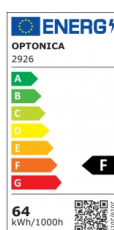

OPTONICA

LED-Deckenleuchte Schwarzes Gehäuse - Quadratisch

Leistung **Lichtfarbe**

• 64W

Warmweiß

Stamps

Technische Spezifikation

Katalognummer	2926
Brand	Optonica
Product Code	PD64-A2
Power	64W
Energy Consumption	64 kWh/1000h
Input voltage	AC: 175-260V
Flux	4800 lm
FLUX per watt	75lm/W
IP	20
Dimmable	No
Correlated Color Temperature	3000K
Light Color	Warmweiß
Wattage Equivalent	270W
EAN Code	3800156629264
Energy Efficiency Label	F
Beam angle	120°

Power Factor	0.9
On/Off Cycles	25 000x
Instant On	0.1s
Operating Frequency	50-60 Hz
Temperature	-20°C / +40°C
Ra ≥	80
Life span	25 000 Hours
Color Code	830
Body Color	Black
LED Type	5630 SMD
Lumen maintenance at end of service life	70%
Size of product	600x600 mm
Size of package	650x60x650 mm
Size of Box	660x380x665 mm
Items per pack	1
Items per box	6
Material	PC
Gross weight	3,512 kg