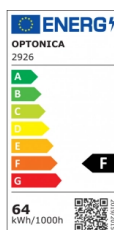

OPTONICA

LED-Deckenleuchte Schwarzes Gehäuse - Quadratisch

Leistung **Lichtfarbe**

• 64W

Warmweiß

Stamps

Technische Spezifikation

Katalognummer	2926
Brand	Optonica
Product Code	PD64-A2
Power	64W
Energy Consumption	64 kWh/1000h
Input voltage	AC: 175-260V
Flux	4800 lm
FLUX per watt	75lm/W
IP	20
Dimmable	No
Correlated Color Temperature	3000K
Light Color	Warmweiß
Wattage Equivalent	270W
EAN Code	3800156629264
Energy Efficiency Label	F
Beam angle	120°

Power Factor	0.9
On/Off Cycles	25 000x
Instant On	0.1s
Operating Frequency	50-60 Hz
Temperature	-20°C / +40°C
Ra ≥	80
Life span	25 000 Hours
Color Code	830
Body Color	Black
LED Type	5630 SMD
Lumen maintenance at end of service life	70%
Size of product	600x600 mm
Size of package	650x60x650 mm
Size of Box	660x380x665 mm
Items per pack	1
Items per box	6
Material	PC
Gross weight	3,512 kg