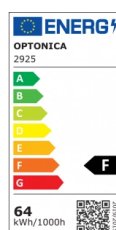

OPTONICA

LED-Deckenleuchte Schwarzes Gehäuse - Quadratisch

Leistung **Lichtfarbe**

• 64W

Neutralweiß

Stamps

Technische Spezifikation

Katalognummer	2925
Brand	Optonica
Product Code	PD64-A2
Power	64W
Energy Consumption	64 kWh/1000h
Input voltage	AC: 175-260V
Flux	4800 lm
FLUX per watt	75lm/W
IP	20
Dimmable	No
Correlated Color Temperature	4500K
Light Color	Neutralweiß
Wattage Equivalent	270W
EAN Code	3800156629257
Energy Efficiency Label	F
Beam angle	120°

Power Factor	0.9
On/Off Cycles	25 000x
Instant On	0.1s
Operating Frequency	50-60 Hz
Temperature	-20°C / +40°C
Ra ≥	80
Life span	25 000 Hours
Color Code	845
Body Color	Black
LED Type	5630 SMD
Lumen maintenance at end of service life	70%
Size of product	600x600 mm
Size of package	650x60x650 mm
Size of Box	660x380x665 mm
Items per pack	1
Items per box	6
Material	PC
Gross weight	3,512 kg