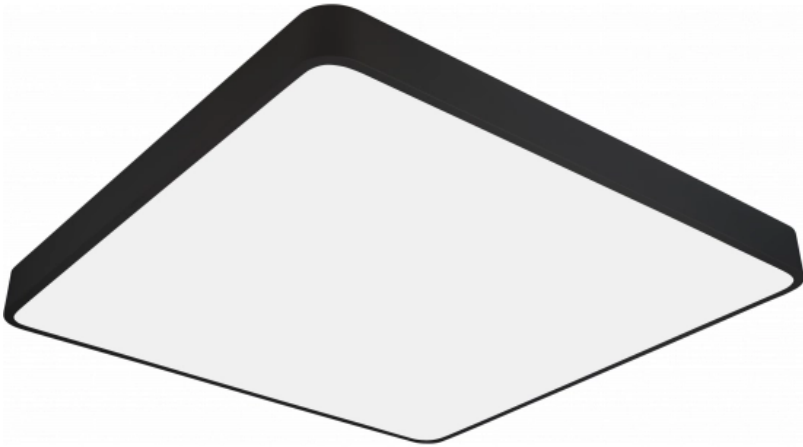

OPTONICA

LED-Deckenleuchte Schwarzes Gehäuse - Quadratisch

Leistung **Lichtfarbe**

• 64W

Neutralweiß

Stamps

Technische Spezifikation

Katalognummer	2925
Brand	Optonica
Product Code	PD64-A2
Power	64W
Energy Consumption	64 kWh/1000h
Input voltage	AC: 175-260V
Flux	4800 lm
FLUX per watt	75lm/W
IP	20
Dimmable	No
Correlated Color Temperature	4500K
Light Color	Neutralweiß
Wattage Equivalent	270W
EAN Code	3800156629257
Energy Efficiency Label	F
Beam angle	120°

Power Factor	0.9
On/Off Cycles	25 000x
Instant On	0.1s
Operating Frequency	50-60 Hz
Temperature	-20°C / +40°C
Ra ≥	80
Life span	25 000 Hours
Color Code	845
Body Color	Black
LED Type	5630 SMD
Lumen maintenance at end of service life	70%
Size of product	600x600 mm
Size of package	650x60x650 mm
Size of Box	660x380x665 mm
Items per pack	1
Items per box	6
Material	PC
Gross weight	3,512 kg