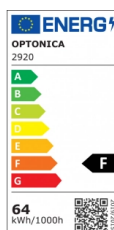

OPTONICA

LED Deckenleuchte Rundform Weißer Körper

Leistung Lichtfarbe

• 64W

Warmweiß

Stamps

Technische Spezifikation

Katalognummer	2920
Brand	Optonica
Product Code	PD36-A2
Power	64W
Energy Consumption	64 kWh/1000h
Input voltage	AC: 175-260V
Flux	4800 lm
FLUX per watt	75lm/W
IP	20
Dimmable	No
Correlated Color Temperature	3000K
Light Color	Warmweiß
Wattage Equivalent	268W
EAN Code	3800156629202
Energy Efficiency Label	F
Beam angle	120°

Power Factor	0.9
On/Off Cycles	25 000x
Instant On	0.1s
Operating Frequency	50-60 Hz
Temperature	-20°C / +40°C
Ra ≥	80
Life span	25 000 Hours
Color Code	830
Body Color	White
LED Type	5630 SMD
Lumen maintenance at end of service life	70%
Size of product	φ600x80 mm
Size of package	600x60x600 mm
Size of Box	660x380x665 mm
Items per pack	1
Items per box	6
Material	PC
Gross weight	4,500 kg