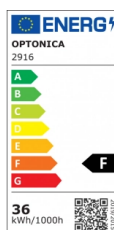

OPTONICA

LED Deckenleuchte Rundform Weißer Körper

Leistung Lichtfarbe

• 36W

Warmweiß

Stamps

Technische Spezifikation

Katalognummer	2916
Brand	Optonica
Product Code	PD36-A2
Power	36W
Energy Consumption	36 kWh/1000h
Input voltage	AC: 175-260V
Flux	2700 lm
FLUX per watt	75lm/W
IP	20
Dimmable	No
Correlated Color Temperature	3000K
Light Color	Warmweiß
Wattage Equivalent	160W
EAN Code	3800156629165
Energy Efficiency Label	F
Beam angle	120°

Power Factor	0.9
On/Off Cycles	25 000x
Instant On	0.1s
Operating Frequency	50-60 Hz
Temperature	-20°C / +40°C
Ra ≥	80
Life span	25 000 Hours
Weight of Product	2.130 kg
Color Code	830
Body Color	White
LED Type	5630 SMD
Lumen maintenance at end of service life	70%
Size of product	φ500x80 mm
Size of package	550x60x550 mm
Size of Box	560x380x565 mm
Items per pack	1
Items per box	6
Material	PC