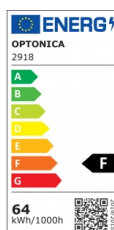

OPTONICA

LED Deckenleuchte Rundform Schwarzer Körper

Leistung Lichtfarbe

• 64W

Warmweiß

Stamps

Technische Spezifikation

Katalognummer	2918
Brand	Optonica
Product Code	PD64-A2
Power	64W
Energy Consumption	64 kWh/1000h
Input voltage	AC: 175-260V
Flux	4800 lm
FLUX per watt	75lm/W
IP	20
Dimmable	No
Correlated Color Temperature	3000K
Light Color	Warmweiß
Wattage Equivalent	268W
EAN Code	3800156629189
Energy Efficiency Label	F
Beam angle	120°

Power Factor	0.9
On/Off Cycles	25 000x
Instant On	0.1s
Operating Frequency	50-60 Hz
Temperature	-20°C / +40°C
Ra ≥	80
Life span	25 000 Hours
Color Code	830
Body Color	Black
LED Type	5630 SMD
Lumen maintenance at end of service life	70%
Size of product	φ800x50 mm
Size of package	840x60x840 mm
Size of Box	850x380x850 mm
Items per pack	1
Items per box	6
Material	PC
Gross weight	4,500 kg