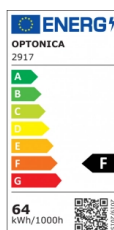

OPTONICA

LED Deckenleuchte Rundform Schwarzer Körper

Leistung Lichtfarbe

- 64W

Neutralweiß

Stamps

Technische Spezifikation

Katalognummer	2917
Brand	Optonica
Product Code	PD64-A2
Power	64W
Energy Consumption	64 kWh/1000h
Input voltage	AC: 175-260V
Flux	4800 lm
FLUX per watt	75lm/W
IP	20
Dimmable	No
Correlated Color Temperature	4500K
Light Color	Neutralweiß
Wattage Equivalent	268W
EAN Code	3800156629172
Energy Efficiency Label	F
Beam angle	120°

Power Factor	0.9
On/Off Cycles	25 000x
Instant On	0.1s
Operating Frequency	50-60 Hz
Temperature	-20°C / +40°C
Ra ≥	80
Life span	25 000 Hours
Color Code	845
Body Color	Black
LED Type	5630 SMD
Lumen maintenance at end of service life	70%
Size of product	φ800x50 mm
Size of package	840x60x840 mm
Size of Box	850x380x850 mm
Items per pack	1
Items per box	6
Material	PC
Gross weight	4,500 kg