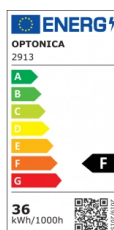

OPTONICA

LED Deckenleuchte Weißer Körper - Rund

Leistung Lichtfarbe

• 36W

Neutralweiß

Stamps