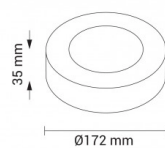

OPTONICA

LED Панел Кръгъл

Мощност

- 12W

Цвят на светлината

Топла светлина

Stamps

Техническа Спецификация

Каталожен Номер	2246
Brand	Optonica
Product Code	DL12-A1
Power	12W
Energy Consumption	12 kWh/1000h
Input voltage	AC180-260V
Flux	960lm
FLUX per watt	80lm/W
IP	20
Dimmable	No
Correlated Color Temperature	2800K
Light Color	Топла светлина
Wattage Equivalent	96W
EAN Code	3800156622463
Energy Efficiency Label	F
Beam angle	120°

Power Factor	0.5
Power LED	12W
On/Off Cycles	25 000x
Instant On	0.2s
Material	Aluminium
Operating Frequency	50-60 Hz
Temperature	-20°C / +40°C
Ra ≥	80
Life span	25 000 Hours
Color Code	828
Lumen maintenance at end of service life	70%
Size of product	Φ172x35 mm
Size of package	180x175x41 mm
Size of Box	550x470x190 mm
Items per pack	1
Items per box	30
Gross weight	0,290 kg
Net weight	0,242 kg