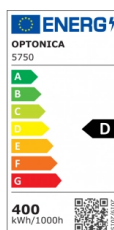

OPTONICA

LED SMD Flutlicht Grauer Körper IP65 100Lm/W

Leistung **Lichtfarbe**

• 400W

Neutralweiß

Stamps

Technische Spezifikation

Katalognummer	5750
Brand	Optonica
Product Code	FL400-B4
Power	400W
Energy Consumption	400 kWh/1000h
Input voltage	AC220-240V
Flux	48000 lm
FLUX per watt	120lm/W
IP	65
Dimmable	No
Correlated Color Temperature	4500K
Light Color	Neutralweiß
Wattage Equivalent	2427W
EAN Code	3800156657502
Energy Efficiency Label	D
Beam angle	90°

Power Factor	0.9
On/Off Cycles	25 000x
Instant On	0.1s
Material	ALU + Glass
Operating Frequency	50-60 Hz
Temperature	-20°C / +40°C
Ra ≥	80
Life span	25 000 Hours
Color Code	845
Body Color	Gray
LED Type	SMD
Lumen maintenance at end of service life	70%
Size of product	400x494x41.5 mm
Items per pack	1
Items per box	2
Cable	100cm, 3x0.75mm ² black rubber cable
Chip	LUMILEDS 2835