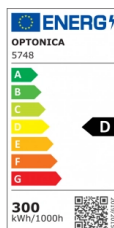

OPTONICA

Faro LED SMD Grigio IP65

Potenza **Colore della luce**

• 300W

Luce naturale

Stamps

Specifiche tecniche

Numero di catalogo	5748
Brand	Optonica
Product Code	FL300-B4
Power	300W
Energy Consumption	300 kWh/1000h
Input voltage	AC220-240V
Flux	36000 lm
FLUX per watt	120lm/W
IP	65
Dimmable	No
Correlated Color Temperature	4500K
Light Color	Luce naturale
Wattage Equivalent	1827W
EAN Code	3800156657489
Energy Efficiency Label	D
Beam angle	90°

Power Factor	0.9
On/Off Cycles	25 000x
Instant On	0.1s
Material	ALU + Glass
Operating Frequency	50-60 Hz
Temperature	-20°C / +40°C
Ra ≥	80
Life span	25 000 Hours
Color Code	845
Body Color	Gray
LED Type	SMD
Lumen maintenance at end of service life	70%
Size of product	321x406x41.5 mm
Items per pack	1
Items per box	3
Cable	100cm, 3x0.75mm ² black rubber cable
Chip	LUMILEDS 2835