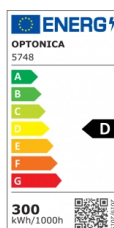

OPTONICA

LED SMD Flutlicht Grauer Körper IP65 100Lm/W

Leistung **Lichtfarbe**

• 300W

Neutralweiß

Stamps

Technische Spezifikation

Katalognummer	5748
Brand	Optonica
Product Code	FL300-B4
Power	300W
Energy Consumption	300 kWh/1000h
Input voltage	AC220-240V
Flux	36000 lm
FLUX per watt	120lm/W
IP	65
Dimmable	No
Correlated Color Temperature	4500K
Light Color	Neutralweiß
Wattage Equivalent	1827W
EAN Code	3800156657489
Energy Efficiency Label	D
Beam angle	90°

Power Factor	0.9
On/Off Cycles	25 000x
Instant On	0.1s
Material	ALU + Glass
Operating Frequency	50-60 Hz
Temperature	-20°C / +40°C
Ra ≥	80
Life span	25 000 Hours
Color Code	845
Body Color	Gray
LED Type	SMD
Lumen maintenance at end of service life	70%
Size of product	321x406x41.5 mm
Items per pack	1
Items per box	3
Cable	100cm, 3x0.75mm ² black rubber cable
Chip	LUMILEDS 2835