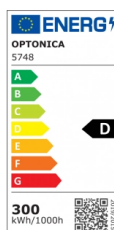

OPTONICA

LED SMD Flutlicht Grauer Körper IP65 100Lm/W

Leistung **Lichtfarbe**

• 300W

Neutralweiß

Stamps

Technische Spezifikation

Katalognummer	5748
Brand	Optonica
Product Code	FL300-B4
Power	300W
Energy Consumption	300 kWh/1000h
Input voltage	AC220-240V
Flux	36000 lm
FLUX per watt	120lm/W
IP	65
Dimmable	No
Correlated Color Temperature	4500K
Light Color	Neutralweiß
Wattage Equivalent	1827W
EAN Code	3800156657489
Energy Efficiency Label	D
Beam angle	90°

Power Factor	0.9
On/Off Cycles	25 000x
Instant On	0.1s
Material	ALU + Glass
Operating Frequency	50-60 Hz
Temperature	-20°C / +40°C
Ra ≥	80
Life span	25 000 Hours
Color Code	845
Body Color	Gray
LED Type	SMD
Lumen maintenance at end of service life	70%
Size of product	321x406x41.5 mm
Items per pack	1
Items per box	3
Cable	100cm, 3x0.75mm ² black rubber cable
Chip	LUMILEDS 2835