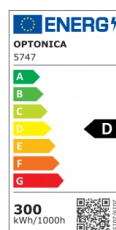

OPTONICA

LED SMD Flutlicht Grauer Körper IP65

Leistung **Lichtfarbe**

• 300W

Kaltweiß

Stamps

Technische Spezifikation

Katalognummer	5747
Brand	Optonica
Product Code	FL300-B4
Power	300W
Energy Consumption	300 kWh/1000h
Input voltage	AC220-240V
Flux	36000 lm
FLUX per watt	120lm/W
IP	65
Dimmable	No
Correlated Color Temperature	6000K
Light Color	Kaltweiß
Wattage Equivalent	1827W
EAN Code	3800156657472
Energy Efficiency Label	D
Beam angle	90°

Power Factor	0.9
On/Off Cycles	25 000x
Instant On	0.1s
Material	ALU + Glass
Operating Frequency	50-60 Hz
Temperature	-20°C / +40°C
Ra ≥	80
Life span	25 000 Hours
Color Code	860
Body Color	Gray
LED Type	SMD
Lumen maintenance at end of service life	70%
Size of product	321x406x41.5 mm
Items per pack	1
Items per box	3
Cable	100cm, 3x0.75mm ² black rubber cable
Chip	LUMILEDS 2835