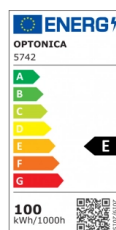

OPTONICA

LED SMD Flutlicht Grauer Körper IP65

Lichtfarbe

Neutralweiß

Stamps

Technische Spezifikation

Katalognummer	5742
Brand	Optonica
Product Code	FL100-B4
Energy Consumption	100 kWh/1000h
Input voltage	AC220-240V
Flux	10000 lm
FLUX per watt	100lm/W
IP	65
Dimmable	No
Correlated Color Temperature	4500K
Light Color	Neutralweiß
Wattage Equivalent	527W
EAN Code	3800156657427
Energy Efficiency Label	E
Beam angle	90°
Power Factor	0.9

Power LED	100W
On/Off Cycles	25 000x
Instant On	0.1s
Material	ALU + Glass
Operating Frequency	50-60 Hz
Temperature	-20°C / +40°C
Ra ≥	80
Life span	25 000 Hours
Color Code	845
Body Color	Gray
LED Type	SMD
Lumen maintenance at end of service life	70%
Size of product	210x277x30.4 mm
Items per pack	1
Items per box	10
Cable	70cm, 3x0.75mm ² black rubber cable
Chip	LUMILEDS 2835