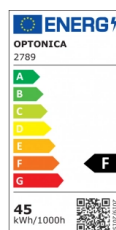

OPTONICA

LED Panel 62*62 CM 1PCS/BOX CRI>95

Leistung Lichtfarbe

- 45W

Neutralweiß

Stamps

Technische Spezifikation

Katalognummer	2789
Brand	Optonica
Product Code	DL45-A5
Power	45W
Energy Consumption	45 kWh/1000h
Input voltage	AC175-265V
Flux	3600 lm
FLUX per watt	80lm/W
IP	20
Dimmable	No
Correlated Color Temperature	4500K
Light Color	Neutralweiß
Wattage Equivalent	240W
EAN Code	3800156627895
Energy Efficiency Label	F
Beam angle	120°

On/Off Cycles	25 000x
Instant On	0.1s
Operating Frequency	50-60 Hz
Temperature	-20°C / +40°C
Ra ≥	90
Life span	25 000 Hours
Color Code	945
Body Color	White
Lumen maintenance at end of service life	70%
Size of product	615x615x9 mm
Size of package	630x30x675 mm
Size of Box	645x197x695 mm
Items per pack	1
Items per box	6
Material	PC+Glass
Gross weight	2,371 kg
Net weight	1,908 kg
Warranty	2 Years