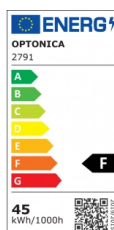

OPTONICA

Komplettfiltersatz Für SKU: 731, 732, 733, 734

Leistung Lichtfarbe

- 45W

Kaltweiß

Stamps

Technische Spezifikation

Katalognummer	2791
Brand	Optonica
Product Code	DL45-A4
Power	45W
Energy Consumption	45 kWh/1000h
Input voltage	AC175-265V
Flux	3600 lm
FLUX per watt	80lm/W
IP	20
Dimmable	No
Correlated Color Temperature	6000K
Light Color	Kaltweiß
Wattage Equivalent	240W
EAN Code	3800156627918
Energy Efficiency Label	F
Beam angle	120°

On/Off Cycles	25 000x
Instant On	0.1s
Material	PC+Glass
Operating Frequency	50-60 Hz
Temperature	-20°C / +40°C
Ra ≥	80
Life span	25 000 Hours
Color Code	860
Body Color	White
Lumen maintenance at end of service life	70%
Size of product	615x615x9 mm
Size of package	630x30x675 mm
Size of Box	645x197x695 mm
Items per pack	6
Items per box	1
Gross weight	2,638 kg
Net weight	2,161 kg
Warranty	2 Years