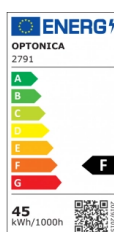

OPTONICA

Komplettfiltersatz Für SKU: 731, 732, 733, 734

Leistung Lichtfarbe

- 45W

Kaltweiß

Stamps

Technische Spezifikation

Katalognummer	2791
Brand	Optonica
Product Code	DL45-A4
Power	45W
Energy Consumption	45 kWh/1000h
Input voltage	AC175-265V
Flux	3600 lm
FLUX per watt	80lm/W
IP	20
Dimmable	No
Correlated Color Temperature	6000K
Light Color	Kaltweiß
Wattage Equivalent	240W
EAN Code	3800156627918
Energy Efficiency Label	F
Beam angle	120°

On/Off Cycles	25 000x
Instant On	0.1s
Material	PC+Glass
Operating Frequency	50-60 Hz
Temperature	-20°C / +40°C
Ra ≥	80
Life span	25 000 Hours
Color Code	860
Body Color	White
Lumen maintenance at end of service life	70%
Size of product	615x615x9 mm
Size of package	630x30x675 mm
Size of Box	645x197x695 mm
Items per pack	6
Items per box	1
Gross weight	2,638 kg
Net weight	2,161 kg
Warranty	2 Years