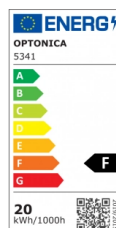

OPTONICA

LED Магнитен Прожектор M35

Мощност

- 20W

Цвят на светлината

Топла светлина

Stamps

Техническа Спецификация

Каталожен Номер	5341
Brand	Optonica
Product Code	LN20-A4
Power	20W
Energy Consumption	20 kWh/1000h
Input voltage	DC48V
Flux	1600 lm
FLUX per watt	80lm/W
IP	20
Dimmable	No
Correlated Color Temperature	3000K
Light Color	Топла светлина
Wattage Equivalent	105W
EAN Code	3800156653412
Energy Efficiency Label	F
Beam angle	120°

Power LED	20W
On/Off Cycles	100 000x
Instant On	0.1s
Material	ALU+PC
Operating Frequency	50Hz
Temperature	-20°C / +40°C
Ra ≥	80
Life span	25 000 Hours
Color Code	830
Lumen maintenance at end of service life	70%
Size of product	600x34x50.5 mm
Size of package	610X38X73 mm
Size of Box	625x405x225 mm
Items per pack	30
Items per box	1
Gross weight	0,660 kg
Net weight	0,572 kg
Warranty	2 Years