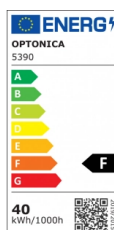

OPTONICA

LED Lineare Wallwasher Für Schienen

Leistung **Lichtfarbe**

- 40W

Neutralweiß

Stamps

Technische Spezifikation

Katalognummer	5390
Brand	Optonica
Product Code	LN40-A4
Power	40W
Energy Consumption	40 kWh/1000h
Input voltage	AC200-240V
Flux	3600 lm
FLUX per watt	90lm/W
IP	20
Dimmable	No
Correlated Color Temperature	4000K
Light Color	Neutralweiß
EAN Code	3800156653900
Energy Efficiency Label	F
Beam angle	24°
On/Off Cycles	25 000x

Instant On	0.1s
Operating Frequency	50-60 Hz
Temperature	-20°C / +40°C
Ra ≥	80
Life span	25 000 Hours
Color Code	840
Body Color	Black
Lumen maintenance at end of service life	70%
Size of product	905x40x90 mm
Items per pack	1
Items per box	6
Material	Aluminium
Gross weight	1,757 kg
Net weight	1,569 kg
Warranty	5 Years