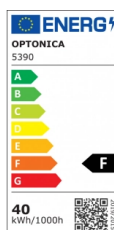

OPTONICA

LED Lineare Wallwasher Für Schienen

Leistung **Lichtfarbe**

- 40W

Neutralweiß

Stamps

Technische Spezifikation

Katalognummer	5390
Brand	Optonica
Product Code	LN40-A4
Power	40W
Energy Consumption	40 kWh/1000h
Input voltage	AC200-240V
Flux	3600 lm
FLUX per watt	90lm/W
IP	20
Dimmable	No
Correlated Color Temperature	4000K
Light Color	Neutralweiß
EAN Code	3800156653900
Energy Efficiency Label	F
Beam angle	24°
On/Off Cycles	25 000x

Instant On	0.1s
Operating Frequency	50-60 Hz
Temperature	-20°C / +40°C
Ra ≥	80
Life span	25 000 Hours
Color Code	840
Body Color	Black
Lumen maintenance at end of service life	70%
Size of product	905x40x90 mm
Items per pack	1
Items per box	6
Material	Aluminium
Gross weight	1,757 kg
Net weight	1,569 kg
Warranty	3 Years