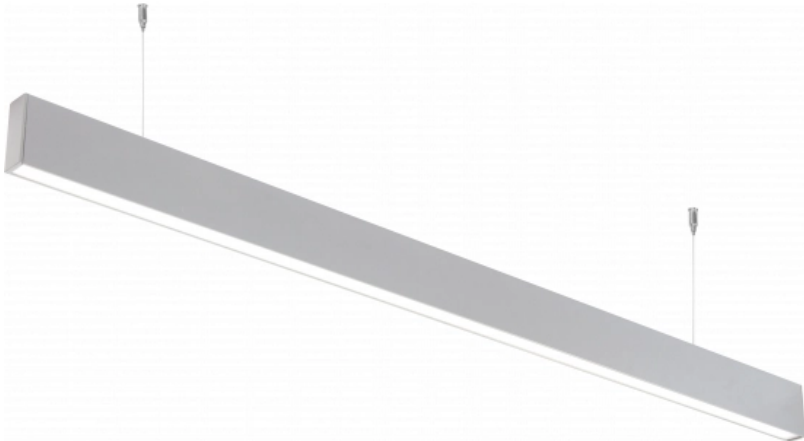

OPTONICA

Lineare LED Leuchte Hoch-Niedrig Nicht Verlinkbar

Leistung **Lichtfarbe**

- 50W

Neutralweiß

Stamps

Technische Spezifikation

Katalognummer	5384
Brand	Optonica
Product Code	LN50-A3
Power	50W
Energy Consumption	50 kWh/1000h
Input voltage	AC200-240V
Flux	5000Lm - Down: 4000Lm/ Up: 1000Lm
FLUX per watt	100lm/W
IP	20
Dimmable	No
Correlated Color Temperature	4000K
Light Color	Neutralweiß
EAN Code	3800156653849
Energy Efficiency Label	E
Beam angle	120°
On/Off Cycles	25 000x

Instant On	0.1s
Material	Aluminium
Operating Frequency	50-60 Hz
Temperature	-20°C / +40°C
Ra ≥	80
Life span	25 000 Hours
Color Code	840
Body Color	Silver
Lumen maintenance at end of service life	70%
Size of product	1185x28x68 mm
Size of package	1430x80x45 mm
Size of Box	1330x250x185 mm
Items per pack	1
Items per box	6
Color Of The Shell	Silver
Gross weight	1,687 kg
Net weight	1,497 kg
Warranty	5 Years