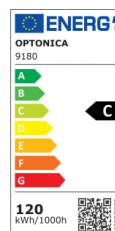

OPTONICA

LED Straßenlaterne Hoch Lumen - Moso Treiber

Leistung **Lichtfarbe**

• 120W

Kaltweiß

Stamps

Technische Spezifikation

Katalognummer	9180
Brand	Optonica
Product Code	SL120-A7
Power	120W
Energy Consumption	120 kWh/1000h
Input voltage	AC220-240V
Flux	18000 lm
FLUX per watt	150lm/W
IP	65
Dimmable	No
Correlated Color Temperature	6000K
Light Color	Kaltweiß
Wattage Equivalent	868W
EAN Code	3800156691803
Energy Efficiency Label	C
Beam angle	120°

Hole Size	Ø65 mm
Power Factor	0.95
Power LED	120W
On/Off Cycles	35 000x
Instant On	0.1s
Operating Frequency	50-60 Hz
Temperature	-20°C / +40°C
Ra ≥	70
Life span	50 000 Hours
Color Code	860
Lumen maintenance at end of service life	70%
Size of product	650x160x76 mm
Items per box	1
Protection Class	I
Material	Aluminium
Gross weight	10,810 kg
Net weight	9,8273 kg
Warranty	5 Years