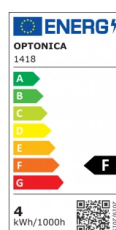

OPTONICA

LED Lampe Filament G45 E14 Golden Glas Dimmbar

Leistung **Lichtfarbe**

• 4W

Warmweiß

Stamps

Technische Spezifikation

Katalognummer	1418
Brand	Optonica
Product Code	SP4-A4
Socket	E14
Power	4W
Energy Consumption	4 kWh/1000h
Input voltage	AC175-265V
Flux	350 lm
FLUX per watt	88lm/W
IP	20
Dimmable	Yes
Correlated Color Temperature	2500K
Light Color	Warmweiß
Wattage Equivalent	30W
EAN Code	3800156614185
Energy Efficiency Label	F

Beam angle	300°
On/Off Cycles	25 000x
Instant On	0.1s
Operating Frequency	50-60 Hz
Temperature	-20°C / +40°C
Ra ≥	80
Life span	25 000 Hours
Color Code	826
Lumen maintenance at end of service life	70%
Size of product	45x78 mm
Size of package	85x50x50 mm
Size of Box	555x275x200 mm
Items per pack	1
Items per box	100
Material	Glass
Gross weight	0,030 kg
Net weight	0,020 kg
Warranty	2 Years